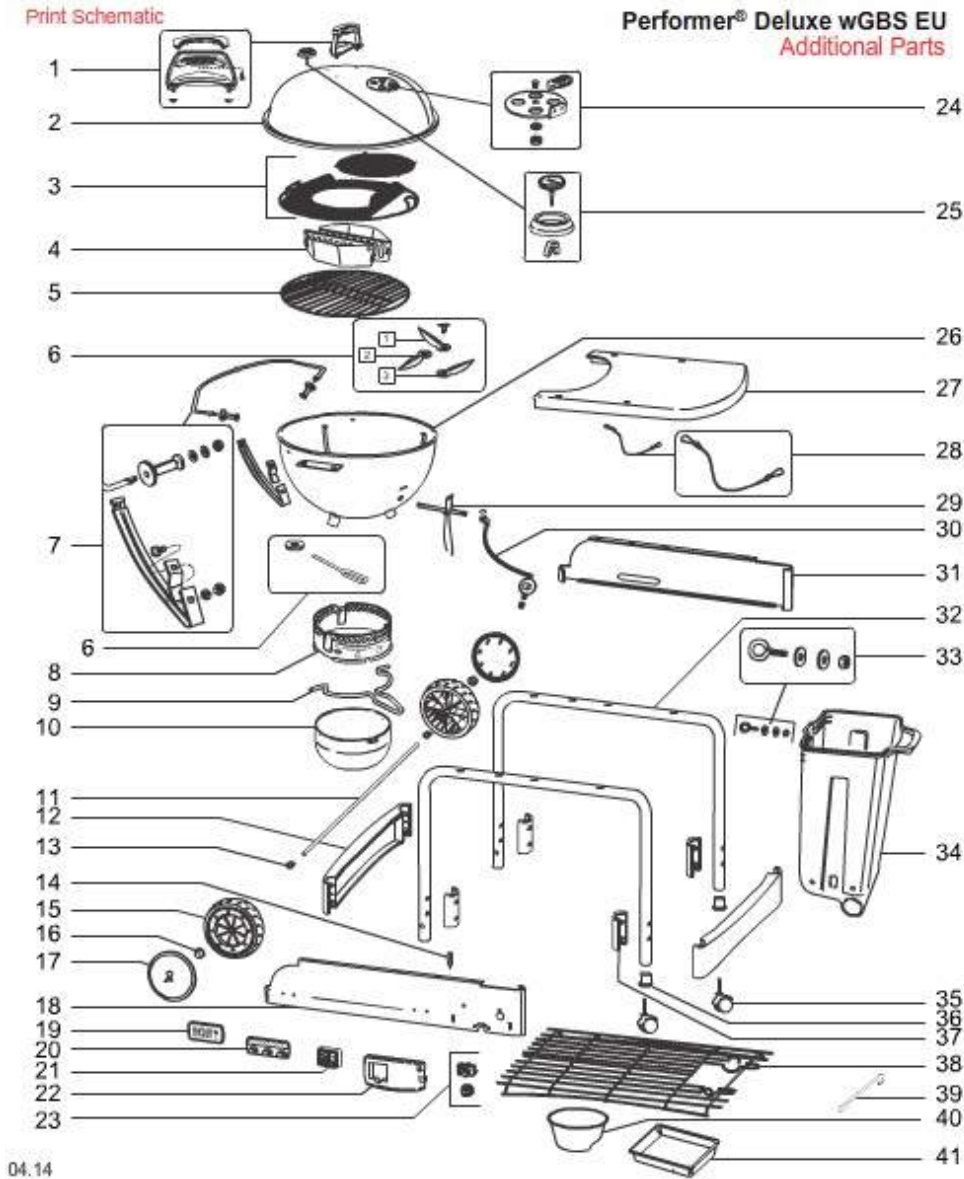

# SCHEMATICS

CUSTOMER SERVICE  
**1-800-446-1071**

Export (general) / Charcoal / Performer (2013-2014)

[VIEW ALL](#)

MODEL #: 15501004 DESCRIPTION: PERFORMER DELUXE W/GBS (2014) (EUROPE)

04.14

SEQ	DESCRIPTION	PART#
A	Assembly/Owners Guide, Performer Deluxe w/GBS, EU/ME/ZA '15	57873
A	Charcoal Owners Guide, export '15	57882
W	Hardware, tuck away lid holder, Performer	91734
W	Hardware kit, Performer Premium/Deluxe	91745
W	Replacement hubcaps (pack of 3)	987101

W	Hardware for burner tube/lid bale, Performer	88102
1	Handle kit w/shield (black), '13	60298
2	Lid assembly, 22.5" Performer/Master-Touch, black '15	65147
3	22.5" Wire grate insert, SS '14	65058
3	22.5" Cooking grate w/wire insert, SS '14	65057
4	Char-Basket assembly (qty. 1)	62423
5	Charcoal grate for 22" kettle	65947
6	One-Touch cleaning kit, 22"	90720
7	Hardware, tuck away lid holder '15	65188
8	Ash catcher assembly, 22.5", black (for grills with GBS)	65162
8	22.5" Ash catcher ring, '15	65190
9	Ash catcher assembly, 22.5", black (for grills with GBS)	65162
9	22.5" Ash catcher handle '15	65195
10	Ash catcher bowl	65196
10	Ash catcher assembly, 22.5", black (for grills with GBS)	65162
11	Axle, 22.5" One-Touch Platinum/Performer	60032
12	Leg frame bracket w/black caps, Performer	60029
13	Sleeve hub, black	65427
14	Wire snap clip for Summit Silver/Gold, hi-temp	42181
15	8" Wheel w/insert '15	65144
16	Replacement hubcaps (pack of 3)	987101
17	Wheel insert (Set of 2)	65428
18	Front panel, Performer Deluxe '13, export	85677
19	Weber logo	91361
20	Tool holder, Performer	85685
21	Digital timer, Performer Deluxe, gray	65161
22	Control panel cover/hinge, Performer Deluxe - export	85680
23	Ignition module, Performer Platinum '13	85681
23	Electronic igniter kit	65737